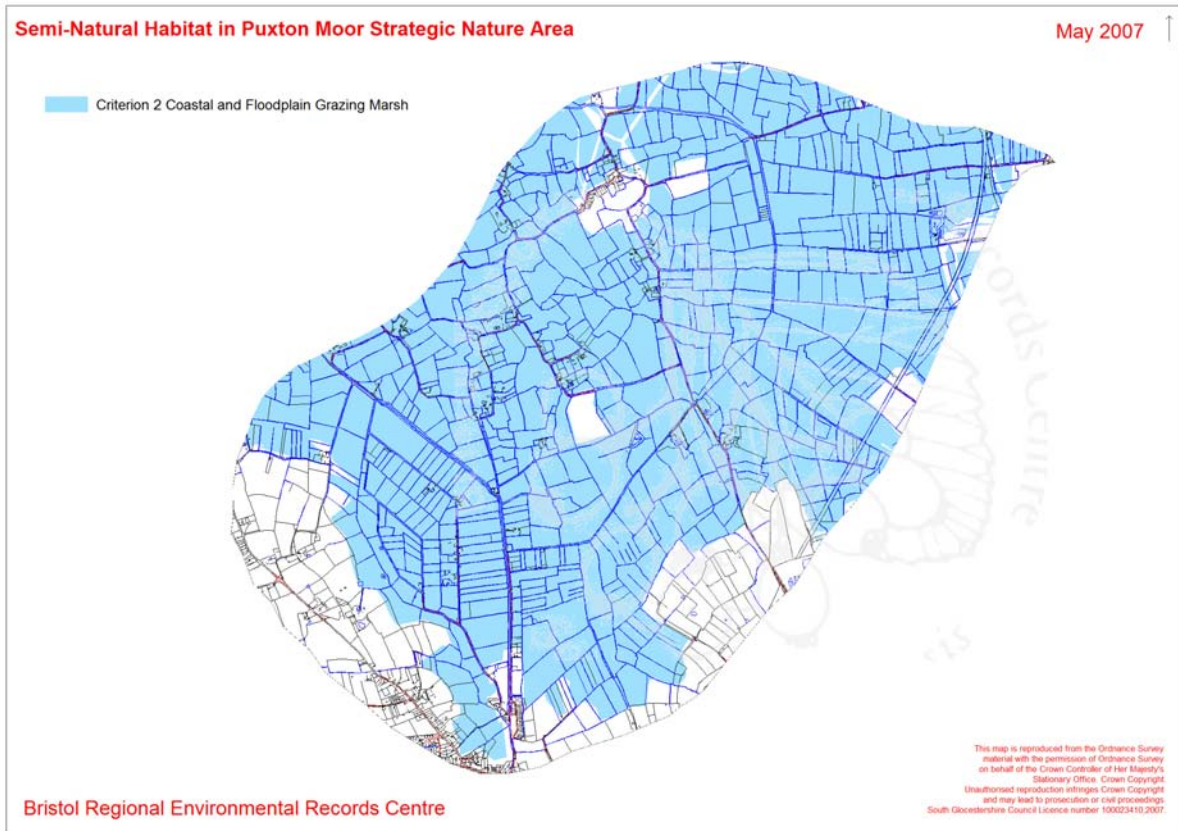

### Targets Breakdown

<b>Existing Area of Main Habitat</b> Coastal and Floodplain Grazing Marsh	19.5ha	78 x Criterion 2 Polygons (Polygon area = 1313.11ha)
<b>Projected Area of Main Habitat</b> Coastal and Floodplain Grazing Marsh	1001.4ha	60% of SNA within 50 years
<b>50 year Main Habitat Restoration Target</b> Coastal and Floodplain Grazing Marsh	981.90ha	Projected area – existing area
<b>Semi Natural Habitat</b>	1518.01ha	All Phase 1 excluding PCW, I, Q, S, MI, R, A, AM, SP, IS (Improved pasture included in total because of Main Habitat type)
<b>Projected Area of Semi Natural Habitat</b>	500.70ha	30% of SNA within 50 years
<b>50 year Semi Natural Habitat Restoration Target</b>	Exceeding target by 516.61ha	Projected area of Main Habitat + Projected area of Semi Natural Habitat - Existing area of Semi Natural Habitat

### UK BAP Priority Habitat currently under Natural England Stewardship

Coastal and Floodplain Grazing Marsh within Agri-environment Schemes	15.25ha	61 x Criterion 2 Polygons (Polygon area = 193.95ha)
Coastal and Floodplain Grazing Marsh within SSSIs	0.25ha	1 x Criterion 2 Polygon

**Fig.1 Main Habitat Polygon Distribution**

**Fig 2 UK BAP Priority Habitat currently found on land with Natural England Stewardship Agreements**

**Fig 3. Current extent of Semi Natural Habitat within SNA**

**Mapping and Restoring Coastal and Floodplain Grazing Marsh in Puxton Moor SNA**

Thought unnecessary to map beyond the existing Criterion 2 polygon area.