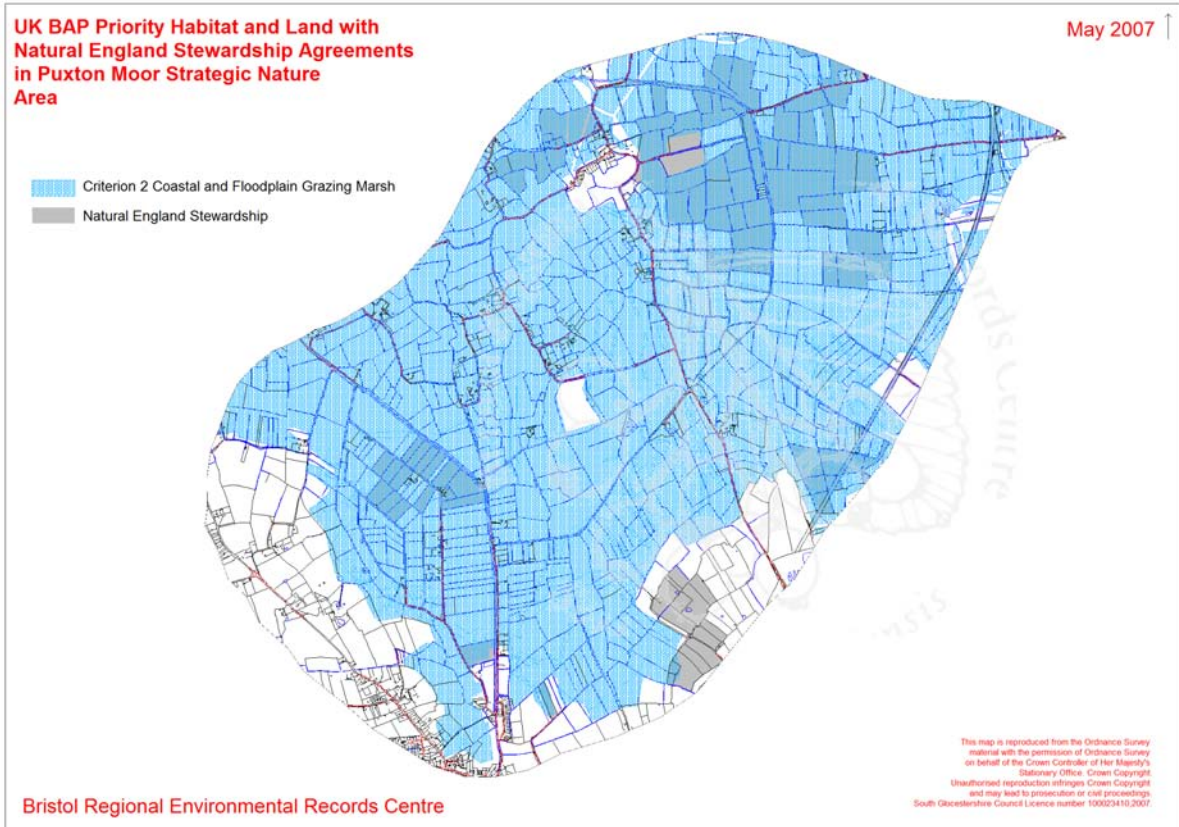

### Targets Breakdown

<b>Existing Area of Main Habitat</b> Coastal and Floodplain Grazing Marsh	19.5ha	78 x Criterion 2 Polygons (Polygon area = 1313.11ha)
<b>Projected Area of Main Habitat</b> Coastal and Floodplain Grazing Marsh	1001.4ha	60% of SNA within 50 years
<b>50 year Main Habitat Restoration Target</b> Coastal and Floodplain Grazing Marsh	981.90ha	Projected area – existing area
<b>Semi Natural Habitat</b>	1518.01ha	All Phase 1 excluding PCW, I, Q, S, MI, R, A, AM, SP, IS (Improved pasture included in total because of Main Habitat type)
<b>Projected Area of Semi Natural Habitat</b>	500.70ha	30% of SNA within 50 years
<b>50 year Semi Natural Habitat Restoration Target</b>	Exceeding target by 516.61ha	Projected area of Main Habitat + Projected area of Semi Natural Habitat - Existing area of Semi Natural Habitat

**Fig.1 Main Habitat Polygon Distribution**

**Fig 2 UK BAP Priority Habitat currently found on land with Natural England Stewardship Agreements**

**Fig 3. Current extent of Semi Natural Habitat within SNA**