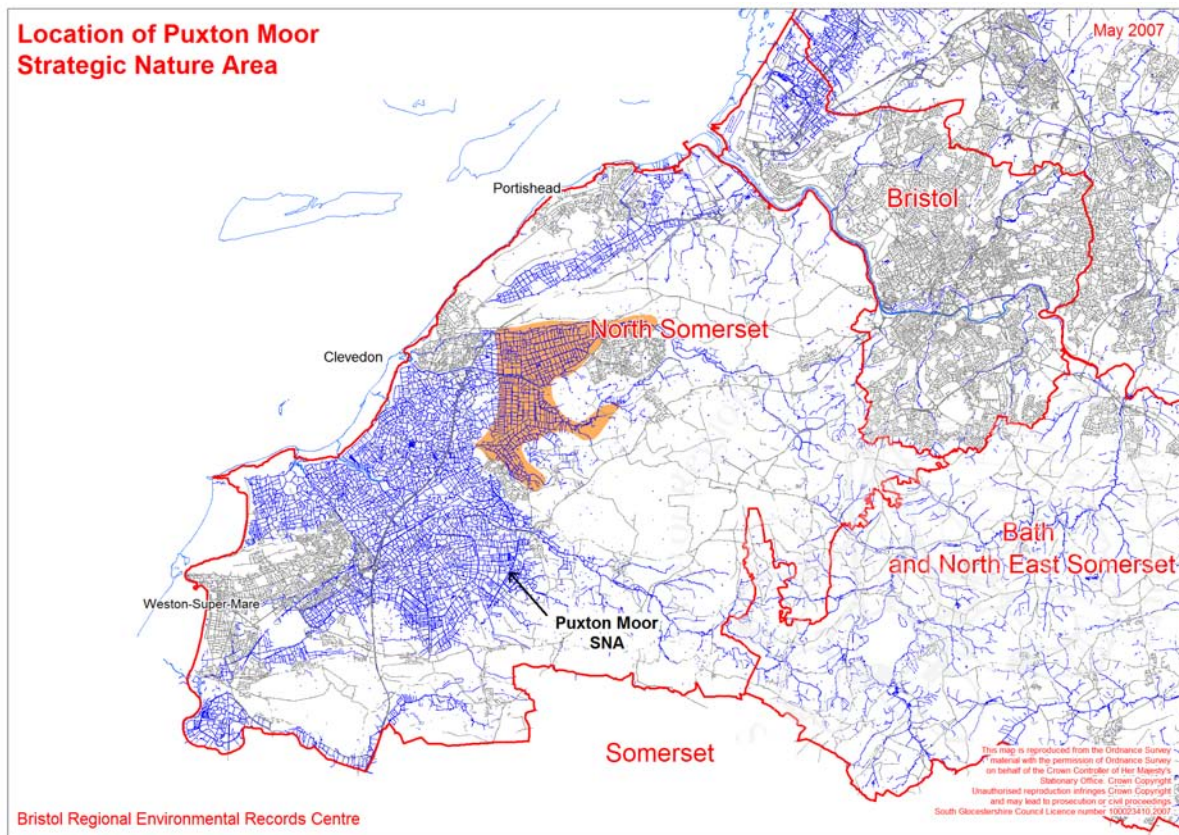

<b>SNA Unique Number</b>	427
<b>SNA Name</b>	<b>Puxton Moor</b>
<b>SNA Area</b>	1,669ha
<b>Main Habitat</b>	Coastal and Floodplain Grazing Marsh
<b>Other Habitat</b>	-

### UK BAP Priority Habitat Targets for SNA

<b>UK BAP Priority Habitat</b>	<b>Current Extent Maintenance Target</b>	<b>Restoration Target by 2010</b>	<b>Restoration Target by 2020</b>	<b>Restoration Target by 2030</b>	<b>Restoration target by 2055</b>
<b>Coastal and Floodplain Grazing Marsh</b>	19.50ha	98.19ha	294.57ha	490.95ha	981.90ha

**Mapping and Restoring Coastal and Floodplain Grazing Marsh in Puxton Moor SNA**

Thought unnecessary to map beyond the existing Criterion 2 polygon area.