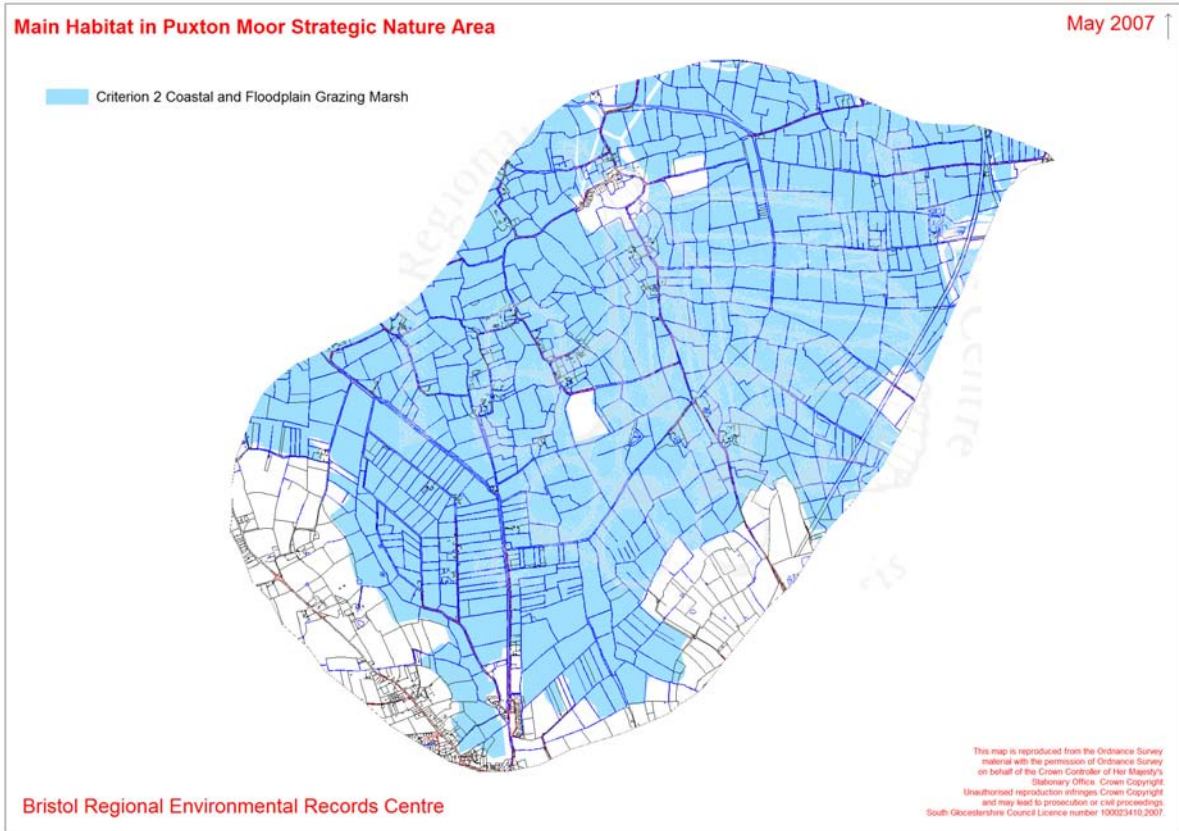

Fig.1 Main Habitat Polygon Distribution