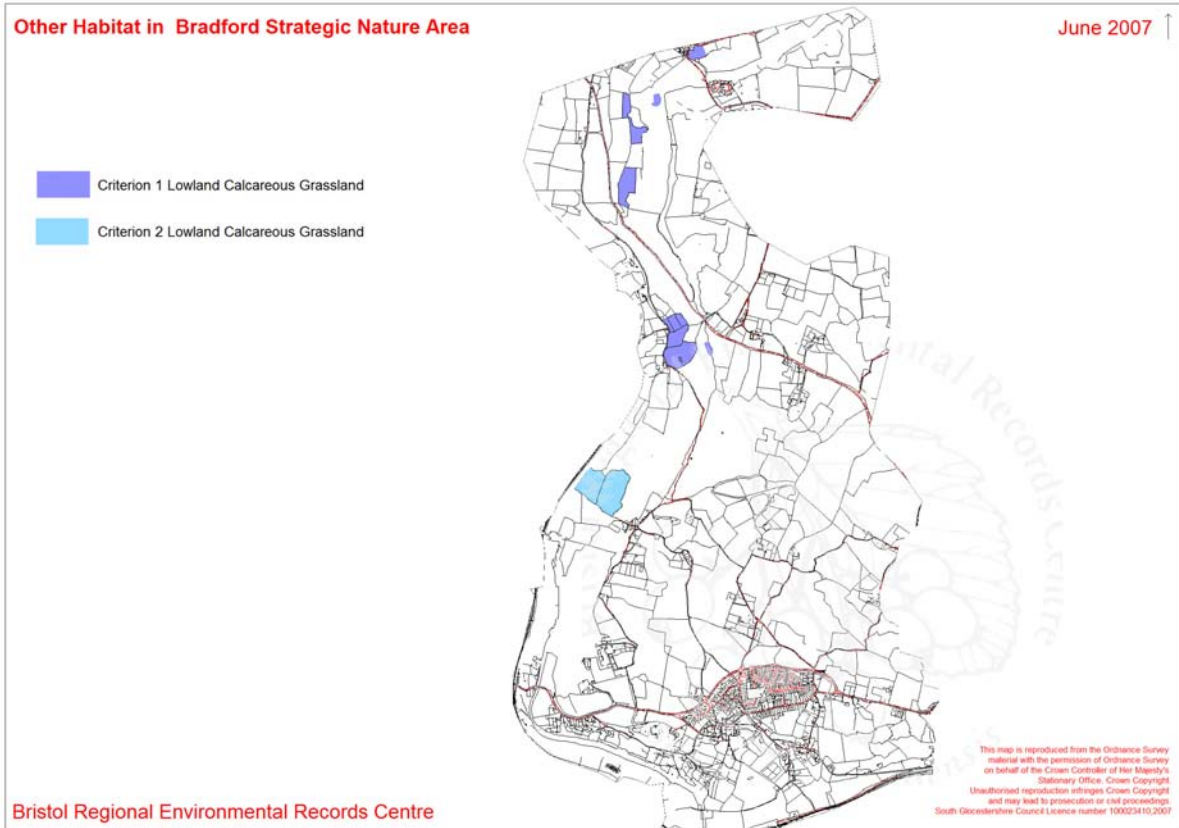

UK BAP Priority Habitat currently under Natural England Stewardship

Lowland Calcareous Grassland within Agri-environment Schemes	0.25ha	1 x Criterion 2 polygon
Woodland within SSSIs	0.25ha	1 x Criterion 2 polygon

Fig.1 Main Habitat Polygon Distribution

Fig 2 Other Habitat Polygon Distribution

Fig 3 UK BAP Priority Habitat currently found on land with Natural England Stewardship Agreements