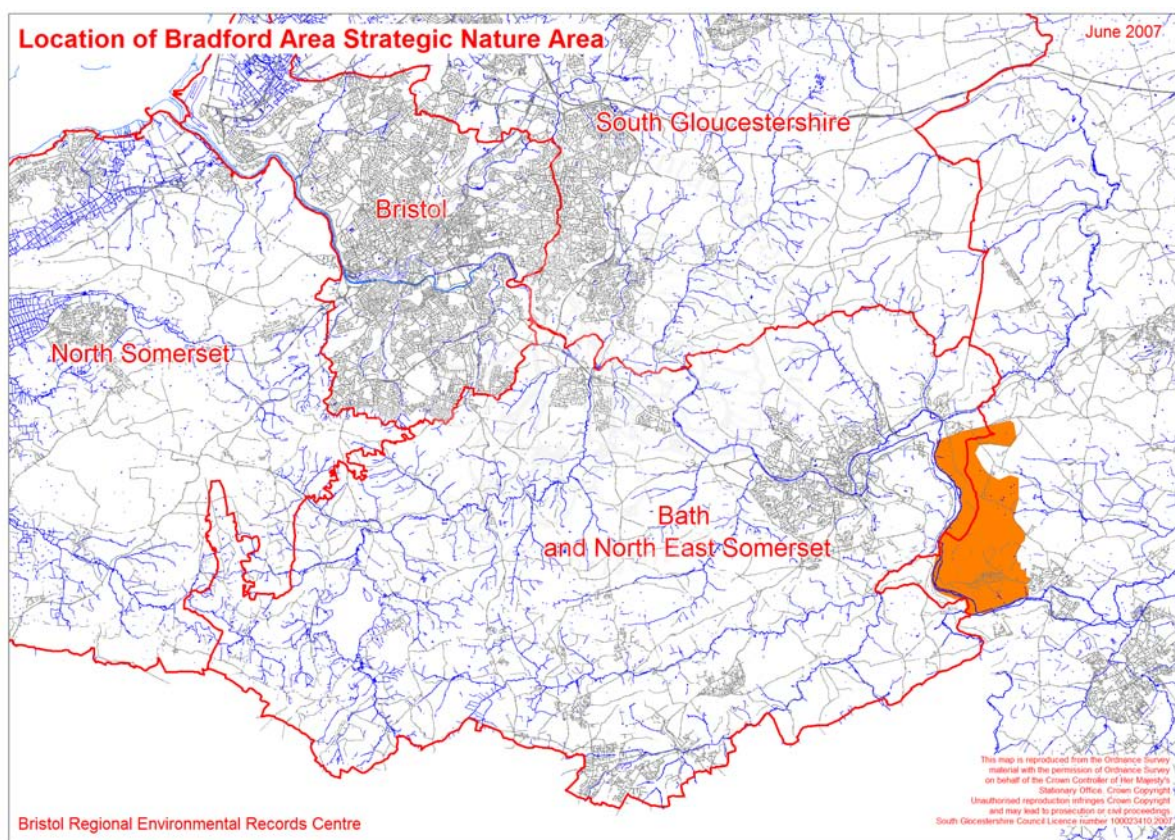

Bradford Area Strategic Nature Area UK BAP Priority Habitat Report

SNA Unique Number	450
SNA Name	Bradford Area
SNA Area	344.14ha (in Bath and North East Somerset)
Main Habitat	Woodland
Other Habitat	Lowland Calcareous Grassland

UK BAP Priority Habitat Targets for SNA

UK BAP Priority Habitat	Current Extent Maintenance Target	Restoration Target by 2010	Restoration Target by 2020	Restoration Target by 2030	Restoration target by 2055
Woodland	10.85ha	N/A	N/A	N/A	N/A
Lowland Calcareous Grassland	17.58ha	N/A	N/A	N/A	N/A